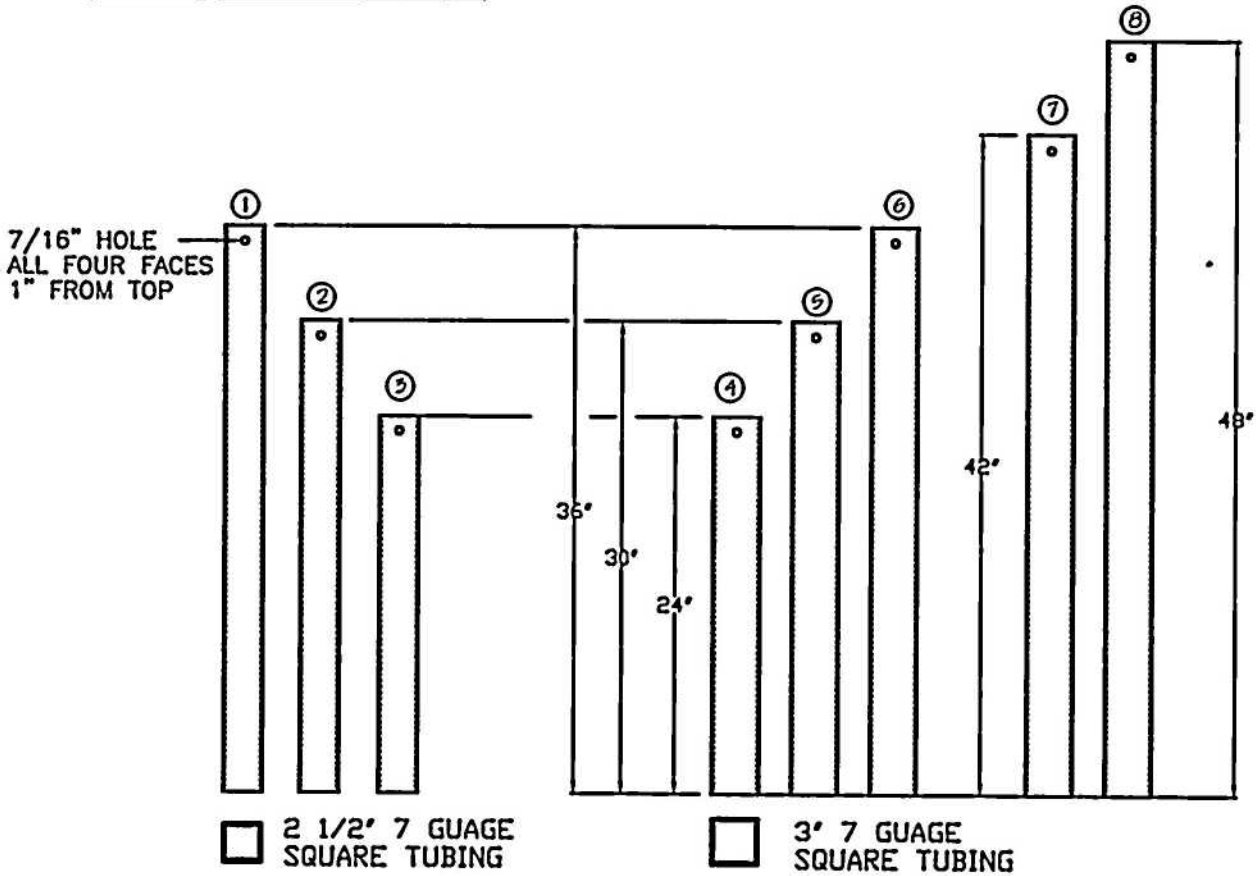

PACIFIC PRODUCTS PART NUMBERS

- ① 25K12A-03-HG
- ② 25K12A-2.5-HG
- ③ 25K12A-02-HG
- ④ 30K12A-02-HG
- ⑤ 30K12A-2.5-HG
- ⑥ 30K12A-03-HG
- ⑦ 30K12A-3.5-HG
- ⑧ 30K12A-04-HG

PACIFIC PRODUCTS 800 320-3230	HEAVY DUTY ANCHOR		
	DATE 11/15/04	DWG NO. 0107	REV 1
	SCALE 2'=1'	SHEET 1 OF 1	